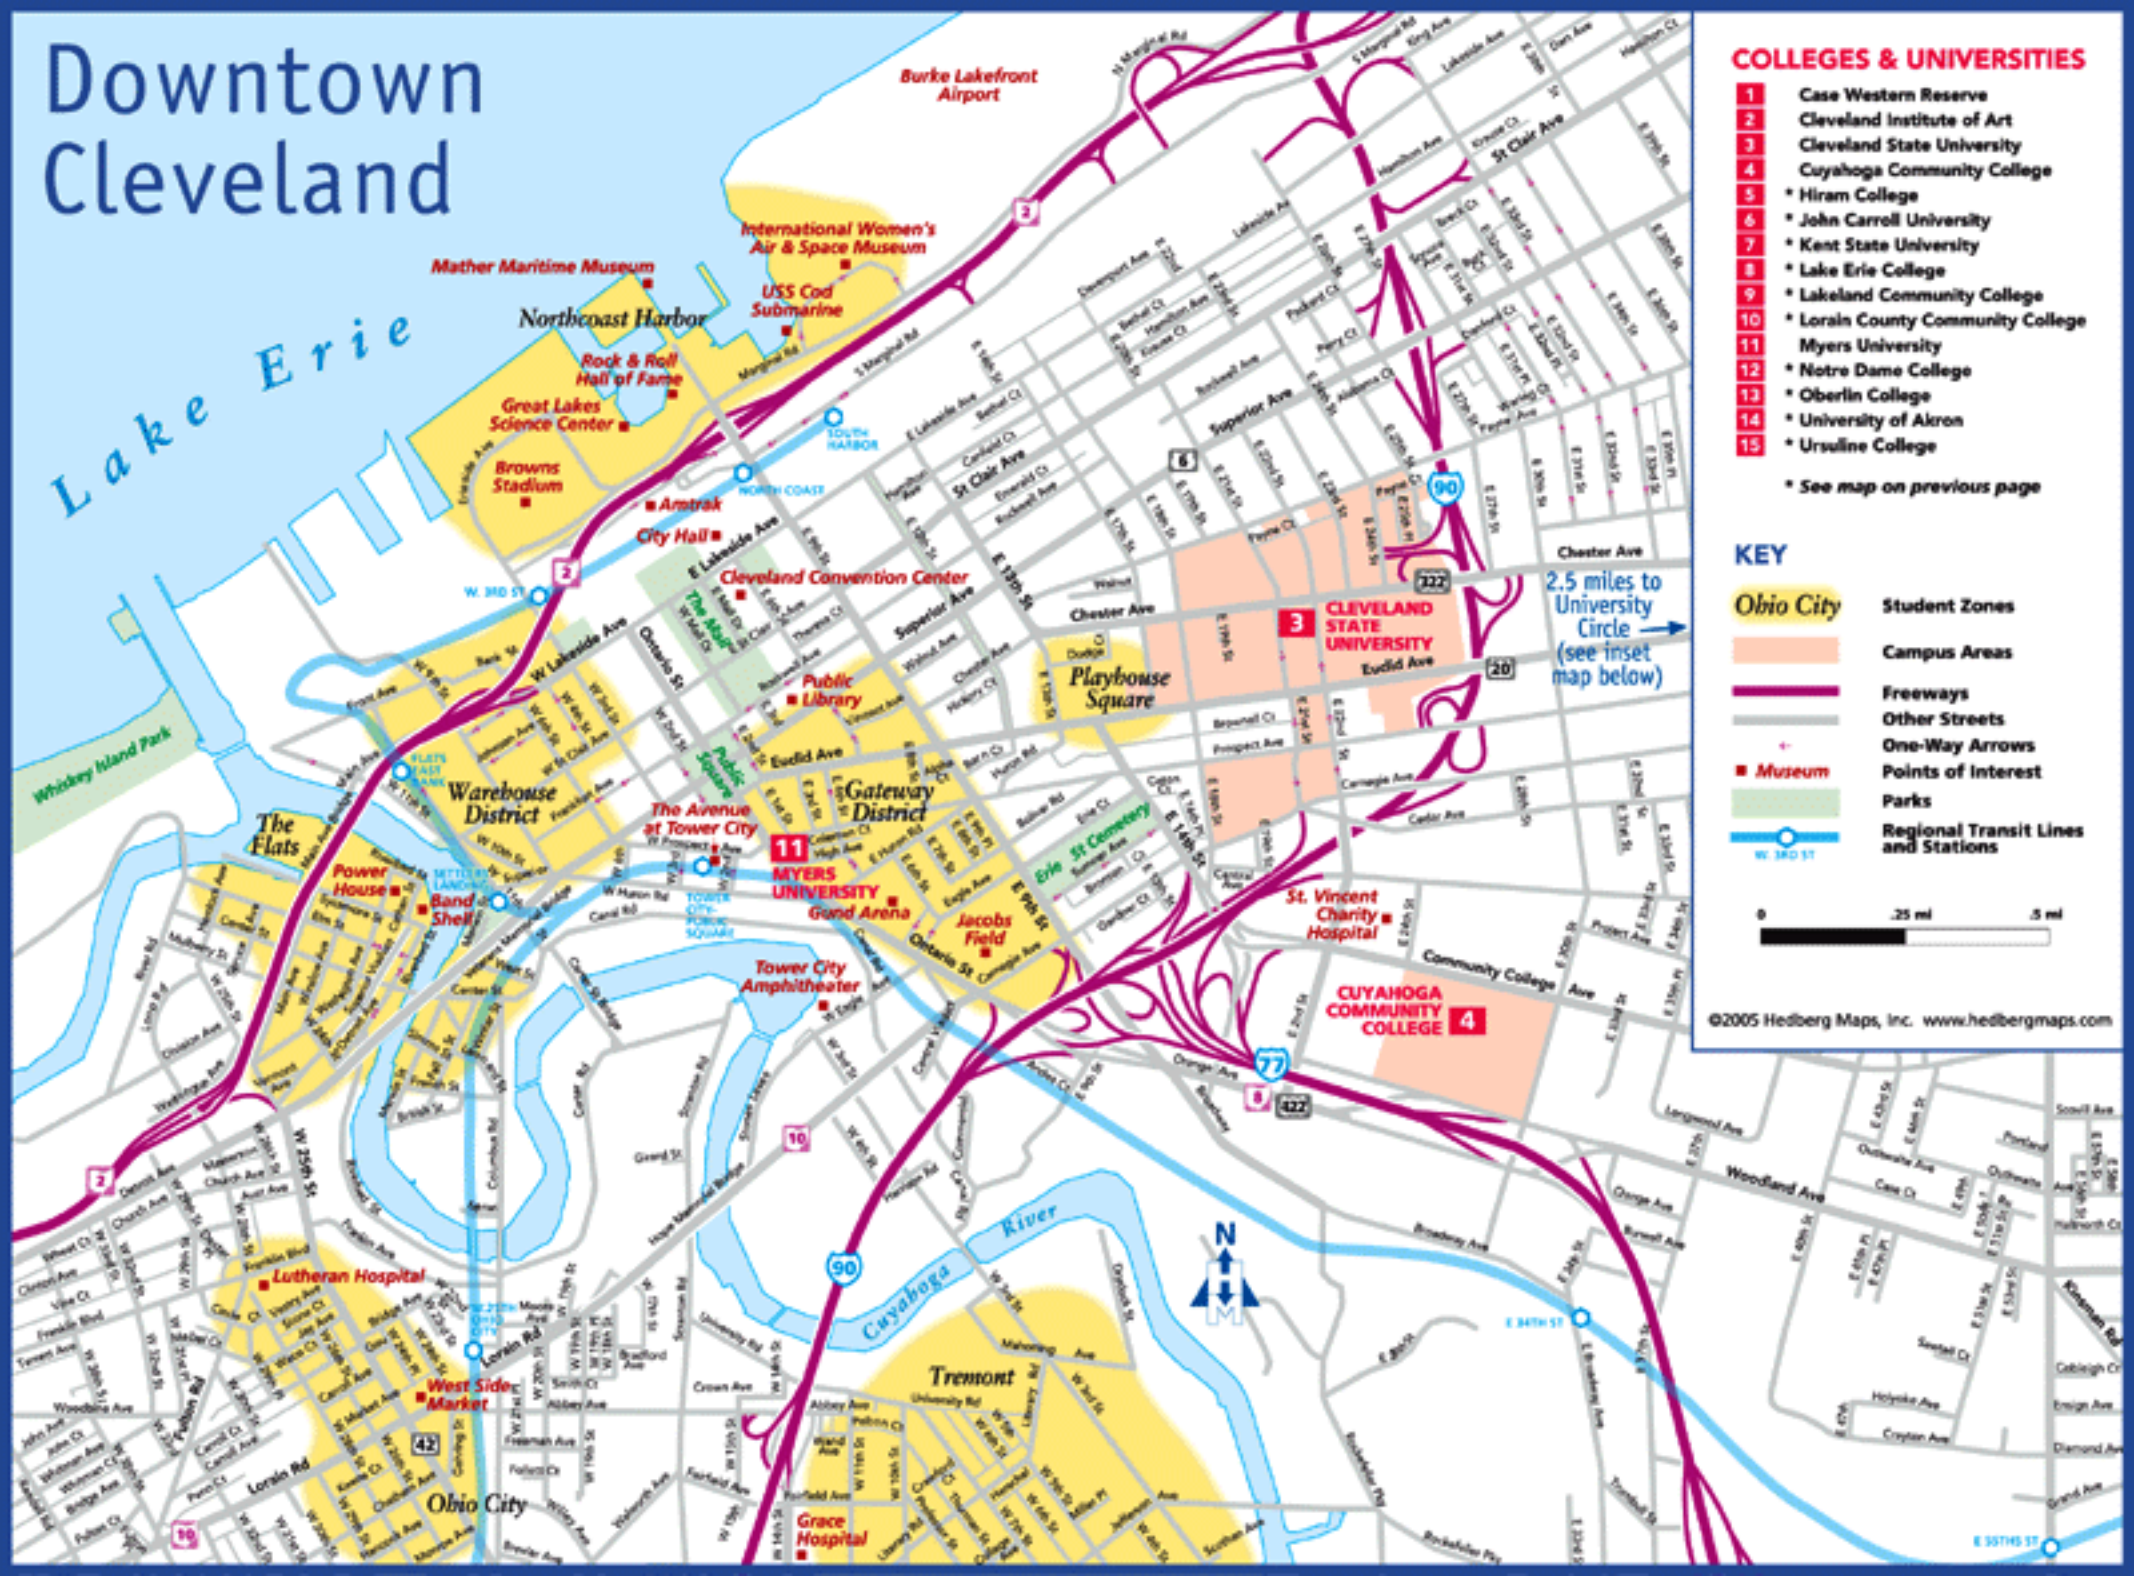

Downtown Cleveland

COLLEGES & UNIVERSITIES

- 1 Case Western Reserve
 - 2 Cleveland Institute of Art
 - 3 Cleveland State University
 - 4 Cuyahoga Community College
 - 5 * Hiram College
 - 6 * John Carroll University
 - 7 * Kent State University
 - 8 * Lake Erie College
 - 9 * Lakeland Community College
 - 10 * Lorain County Community College
 - 11 Myers University
 - 12 * Notre Dame College
 - 13 * Oberlin College
 - 14 * University of Akron
 - 15 * Ursuline College
- * See map on previous page

KEY

- Student Zones
- Campus Areas
- Freeways
- Other Streets
- One-Way Arrows
- Museum
- Points of Interest
- Parks
- Regional Transit Lines and Stations

©2005 Hedberg Maps, Inc. www.hedbergmaps.com

2.5 miles to University Circle (see inset map below)

Lake Erie

Burke Lakefront Airport

International Women's Air & Space Museum
USS Cod Submarine

Northcoast Harbor

Rock & Roll Hall of Fame

Great Lakes Science Center

Browns Stadium

Amtrak

City Hall

Cleveland Convention Center

Public Library

Warehouse District

The Avenue at Tower City

Public Square

Gateway District

MYERS UNIVERSITY