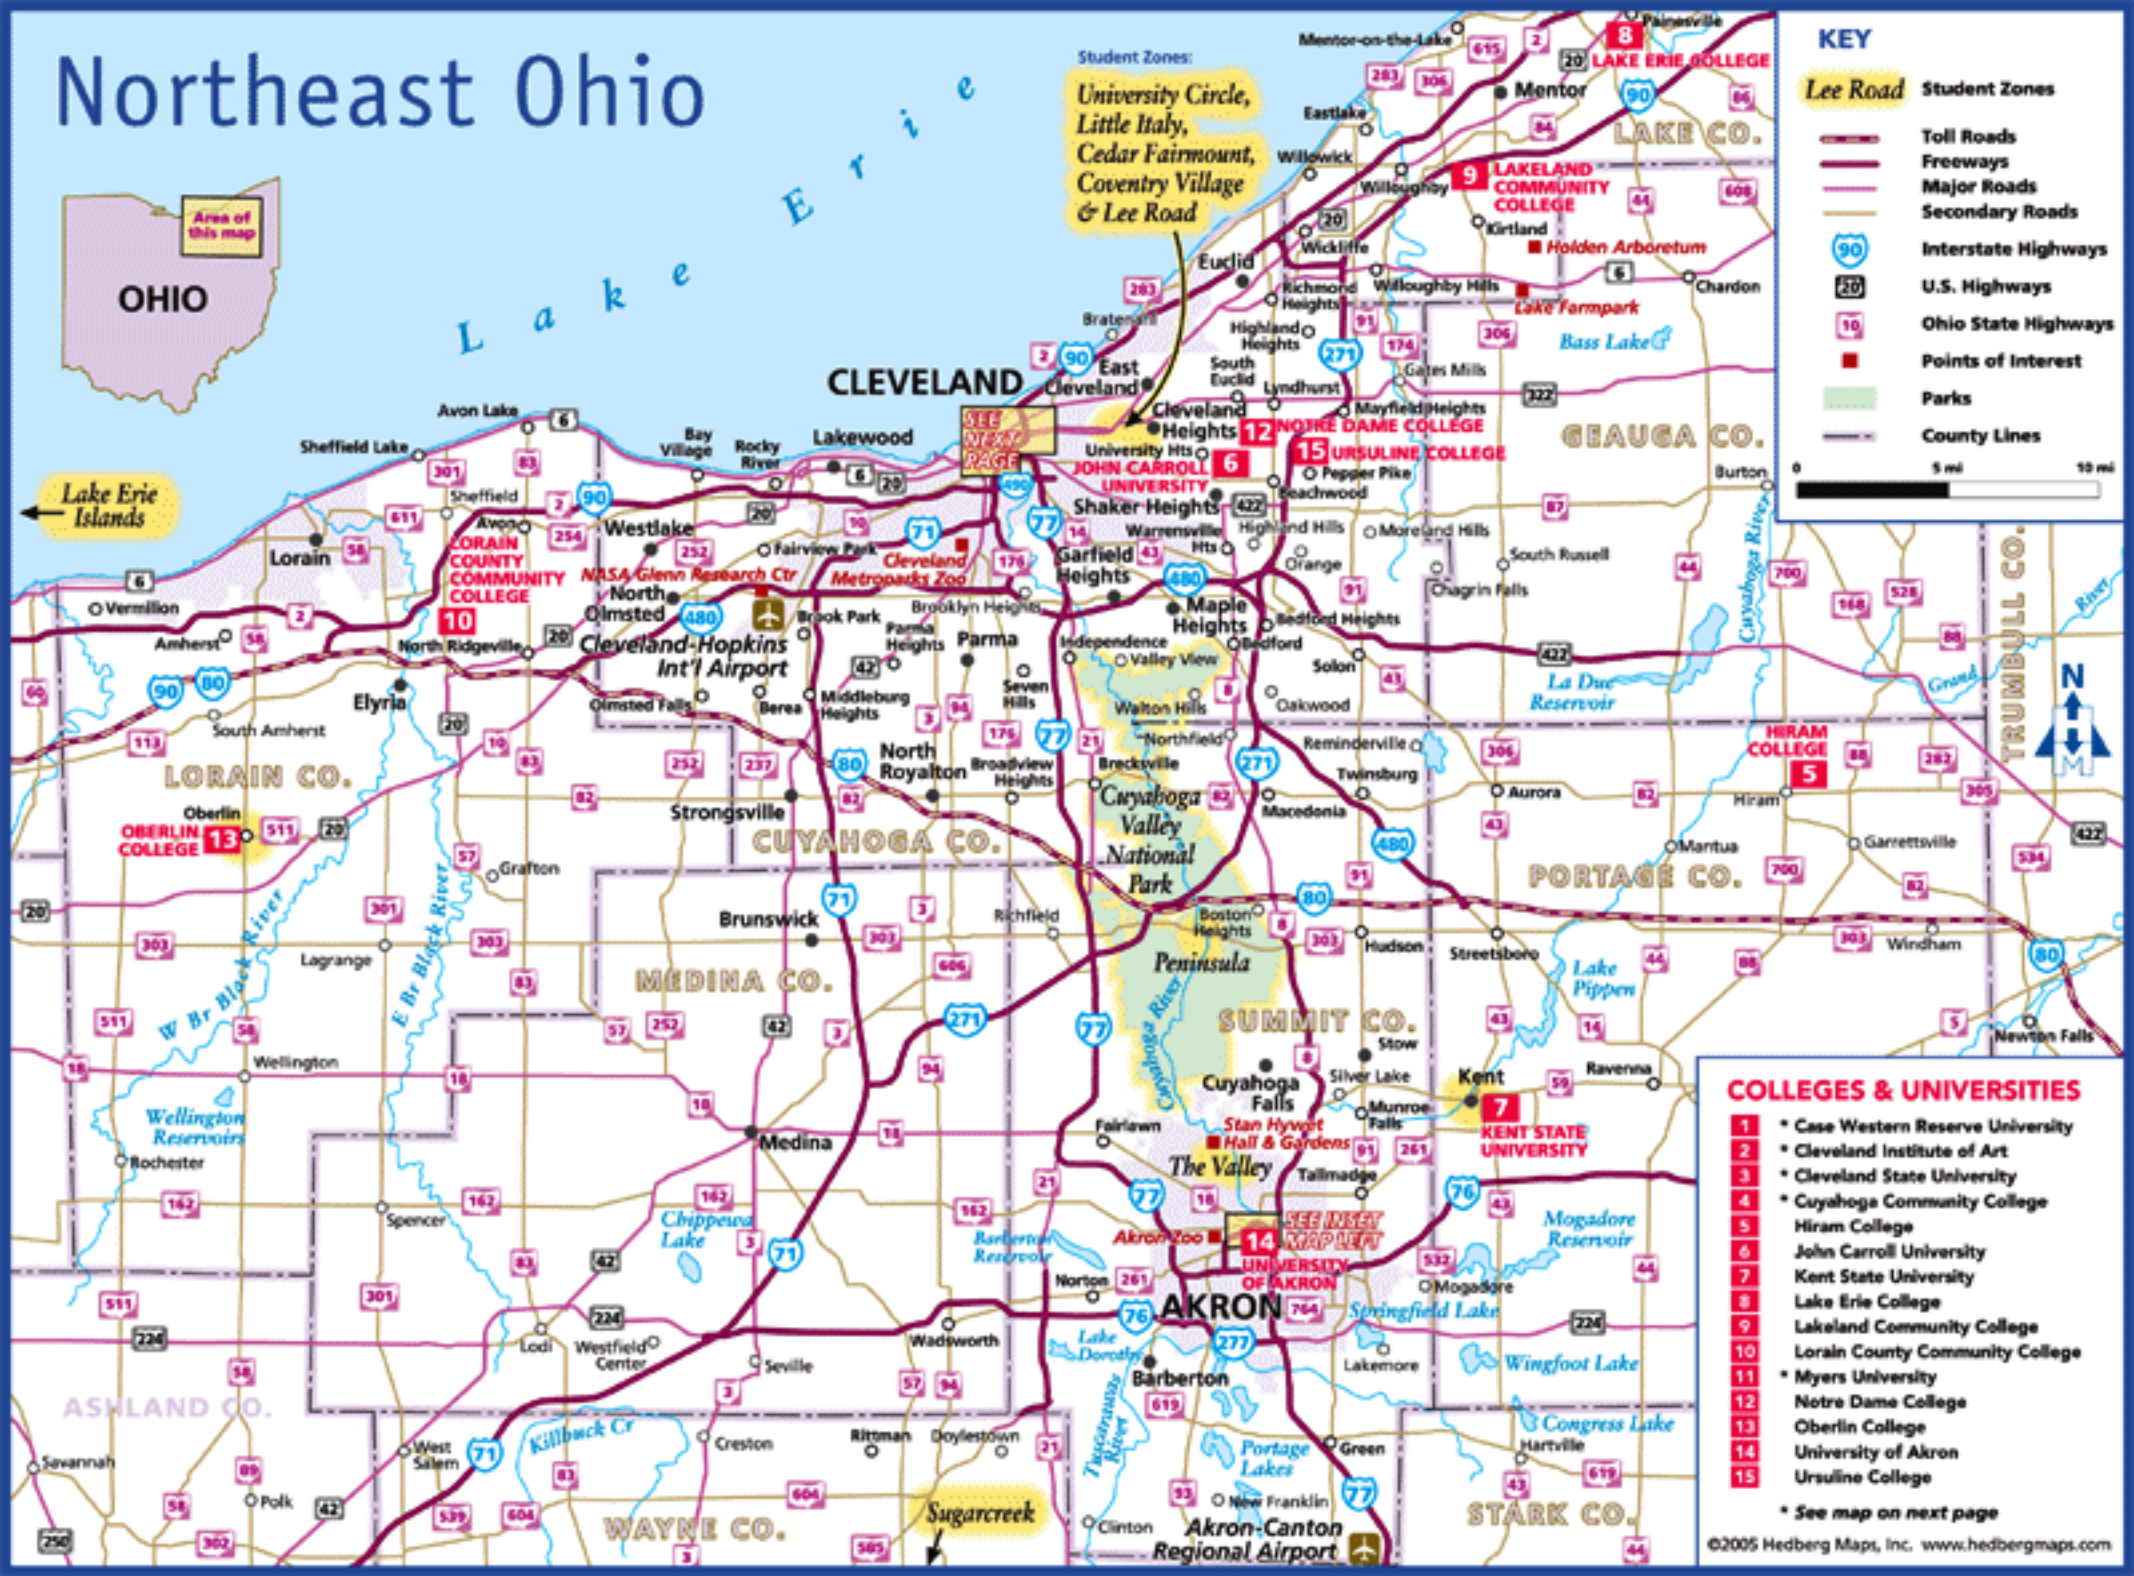

# Northeast Ohio

### Student Zones:

University Circle,  
Little Italy,  
Cedar Fairmount,  
Coventry Village  
& Lee Road

### KEY

- Lee Road** Student Zones
- Toll Roads
- Freeways
- Major Roads
- Secondary Roads
- Interstate Highways
- U.S. Highways
- Ohio State Highways
- Points of Interest
- Parks
- County Lines

0 5 mi 10 mi

### COLLEGES & UNIVERSITIES

- 1** \* Case Western Reserve University
  - 2** \* Cleveland Institute of Art
  - 3** \* Cleveland State University
  - 4** \* Cuyahoga Community College
  - 5** Hiram College
  - 6** John Carroll University
  - 7** Kent State University
  - 8** Lake Erie College
  - 9** Lakeland Community College
  - 10** Lorain County Community College
  - 11** \* Myers University
  - 12** Notre Dame College
  - 13** Oberlin College
  - 14** University of Akron
  - 15** Ursuline College
- \* See map on next page